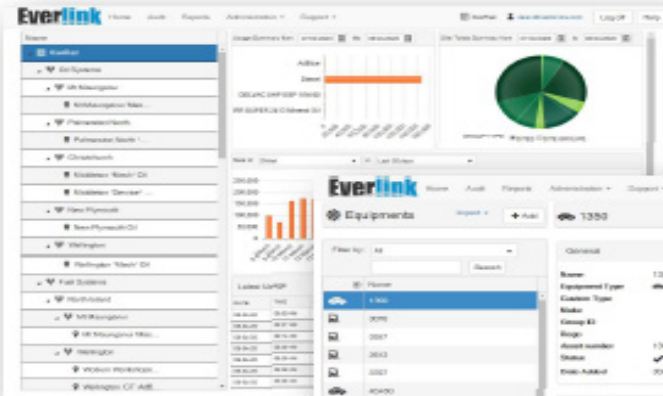

**SUPPORT**

Professional support network countrywide ensuring help is there whenever you need it.

**ACCURATE**

Take the manual processes and the effort out of fuel reconciliation with accurate recording of every transaction.

## Everlink AFM Controller - Dual Pump

Intuitive cloud based software suite give you 100% control over you fuels and additives with quick overview graphs and easy user and asset management.

Run quick pre-set "Audit" reports and export them or create your own Excel reports in any configuration you like with our comprehensive report builder module.