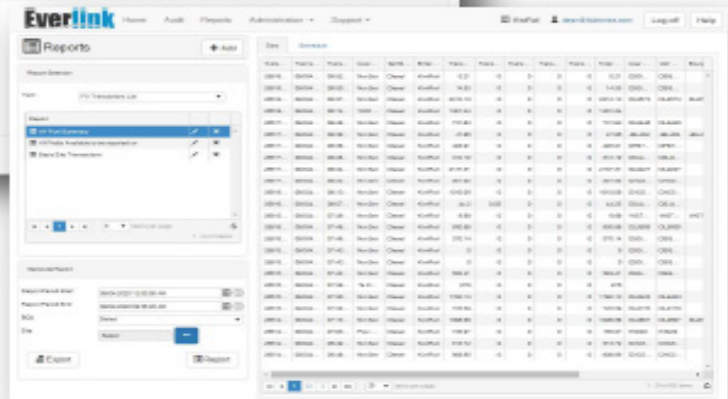

Everlink AFM Controller - Dual Pump

Intuitive cloud based software suite give you 100% control over you fuels and additives with quick overview graphs and easy user and asset management.

Run quick pre-set "Audit" reports and export them or create your own Excel reports in any configuration you like with our comprehensive report builder module.

With flexibility to use single or dual IDs (user and asset) and the ability to choose any of 3 customisable data fields, there is a authorisation solution for every application. Limitations can be applied to the amount of fuel that can be taken per transaction for each user and also what fuel types the user has access to on a site.