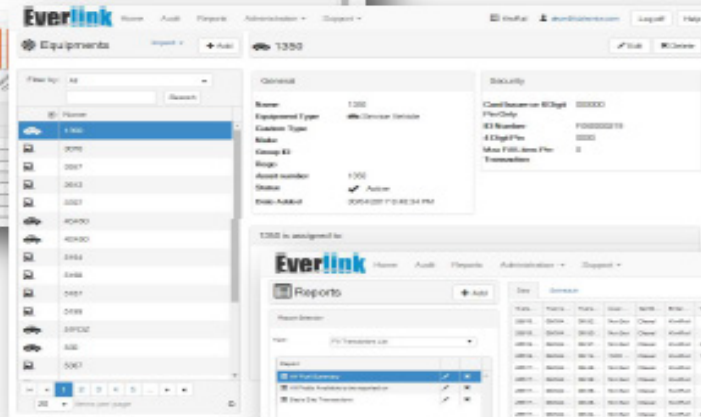

**SUPPORT**

Professional support network countrywide ensuring help is there whenever you need it.

**ACCURATE**

Take the manual processes and the effort out of fuel reconciliation with accurate recording of every transaction.

## Everlink AFM Controller - Dual Pump

Intuitive cloud based software suite give you 100% control over you fuels and additives with quick overview graphs and easy user and asset management.

Run quick pre-set "Audit" reports and export them or create your own Excel reports in any configuration you like with our comprehensive report builder module.